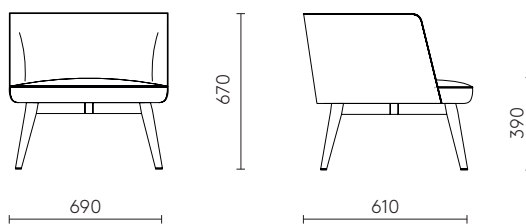

PASHA' RELAX