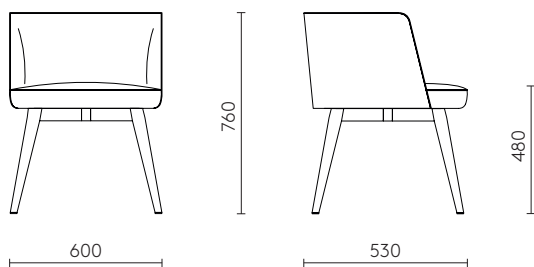

### PASHA'

Sedia-poltroncina con braccioli, dalla struttura in frassino tinto e seduta rivestita in pelle e tessuto.  
Chair-armchair with armrests, with a stained ash structure and seat covered in leather and fabric.

#### DIMENSIONI DIMENSIONS

L 600 X P 530 X H 760 mm

#### DIMENSIONI DIMENSIONS

L 690 X P 610 X H 670 mm

#### DIMENSIONI DIMENSIONS

L 510 X P 530 X H 910 mm  
HS 710 mm